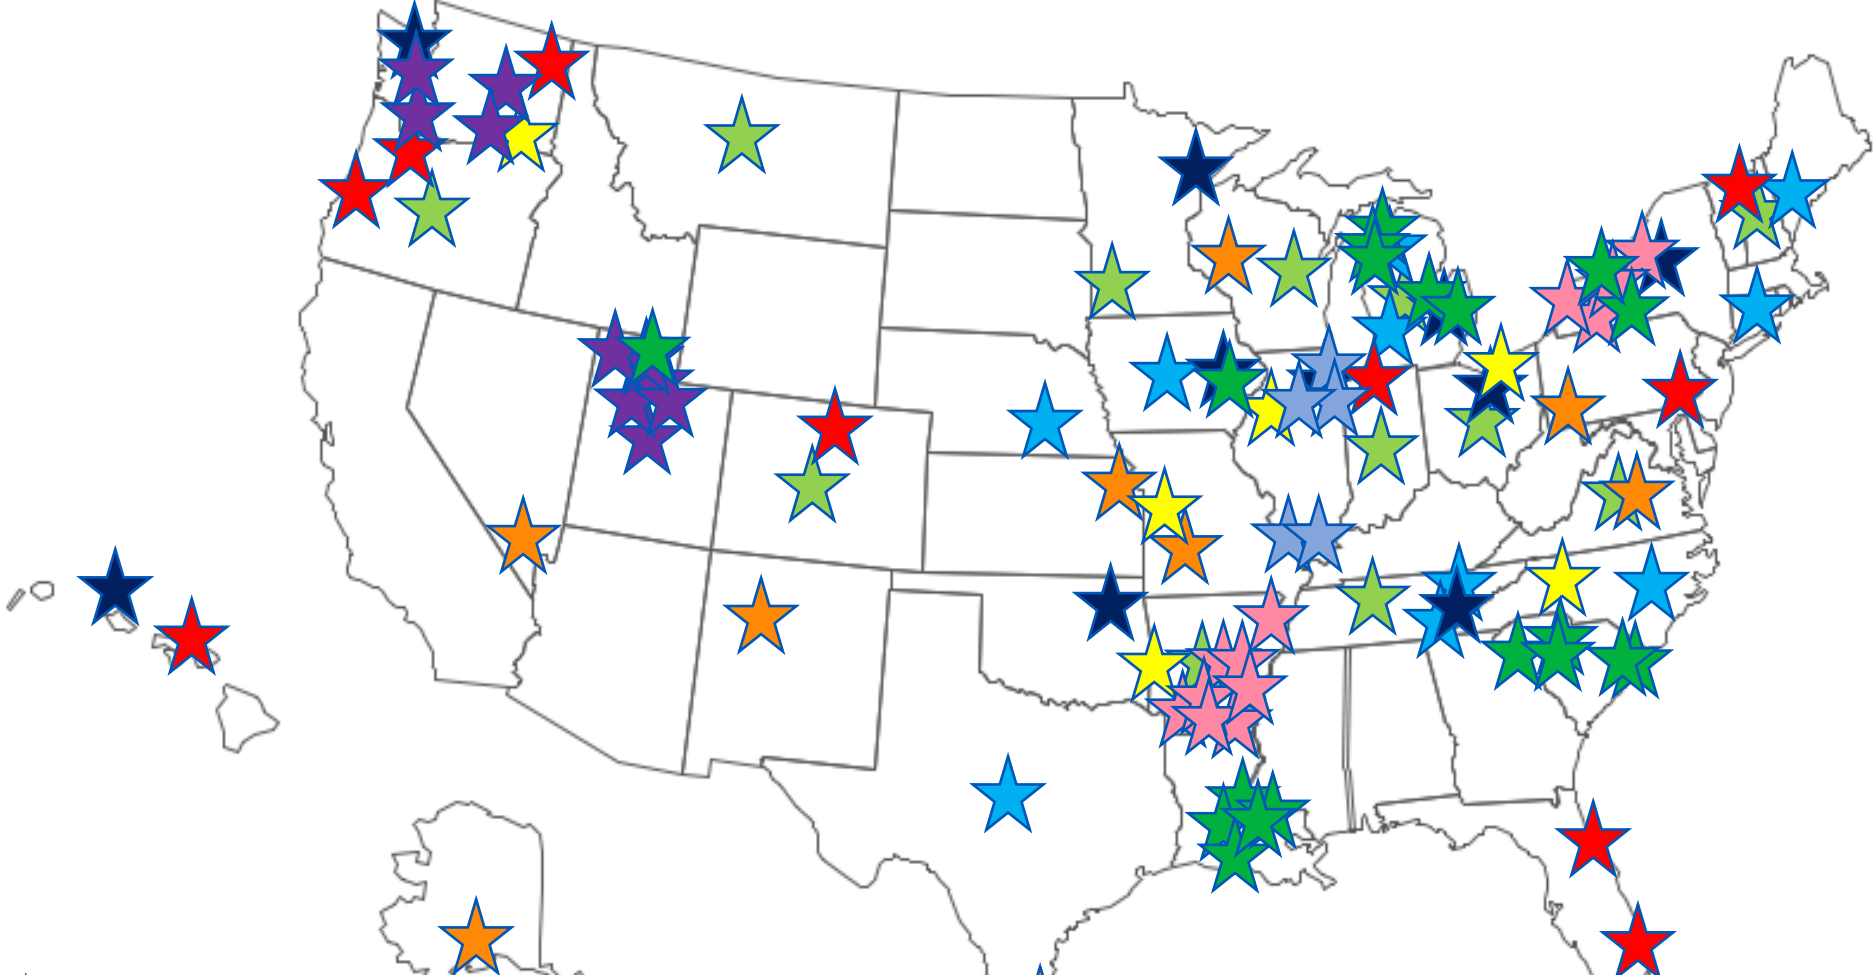

# NACDD's Walkability Teams

-  Year 1: State/Intra-State Regional Teams
-  Year 2: MPO Regional Teams
-  Year 3: MPO Regional Teams
-  Year 4: MPO Regional Teams
-  Year 5: MPO Regional Teams
-  Year 6: MPO Regional Teams
-  Year 7: Local NY and AR Teams
-  Year 8: Local UT and WA Teams
-  Year 9: Local Walkability Virtual Academy (WVA), LA, MI, and SC Teams
-  Year 10: Local IL WVA Teams