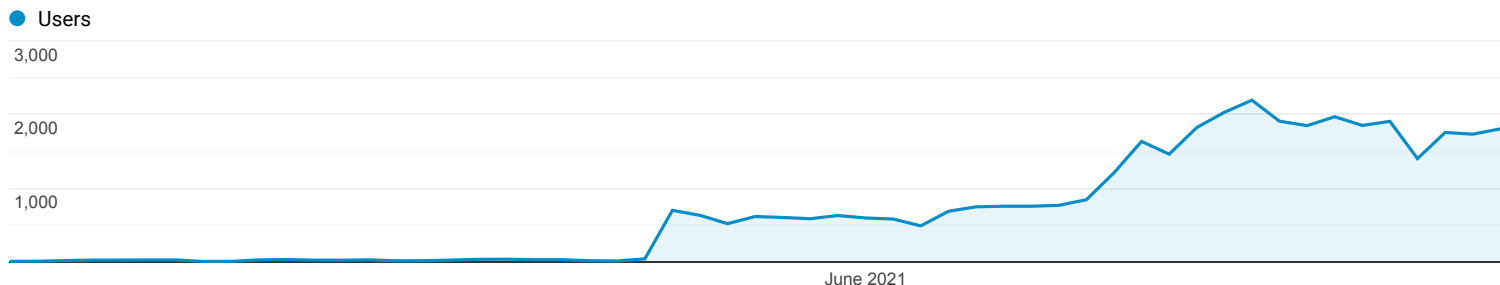

All Traffic

All Users  
100.00% Users

May 1, 2021 - Jun 24, 2021

Explorer

Summary

This data was filtered using an advanced filter.

Source / Medium	Destination Page	Acquisition			Behavior			Conversions Goal 1: Need Help Now		
		Users	New Users	Sessions	Bounce Rate	Pages / Session	Avg. Session Duration	Need Help Now (Goal 1 Conversion Rate)	Need Help Now (Goal 1 Completions)	Need Help Now (Goal 1 Value)
		<b>34,308</b> % of Total: 2.05% (1,671,103)	<b>31,554</b> % of Total: 2.05% (1,538,194)	<b>37,164</b> % of Total: 1.67% (2,227,743)	<b>86.11%</b> Avg for View: 63.74% (35.10%)	<b>1.20</b> Avg for View: 2.08 (-42.24%)	<b>00:00:30</b> Avg for View: 00:01:37 (-68.56%)	<b>0.00%</b> Avg for View: 1.26% (-100.00%)	<b>0</b> % of Total: 0.00% (27,964)	<b>\$0.00</b> % of Total: 0.00% (0.00%)
1. EngDisplay2021 / (not set)	/diseases-and-conditions/cancer/breast-cancer/bccedp.html	<b>7,283</b> (20.53%)	7,099 (22.50%)	9,348 (25.15%)	90.25%	1.20	00:00:40	0.00%	0 (0.00%)	\$0.00 (0.00%)
2. SpanishDisplay2021 / (not set)	/diseases-and-conditions/cancer/breast-cancer/bccedp.html	<b>2,483</b> (7.00%)	2,402 (7.61%)	2,914 (7.84%)	90.77%	1.13	00:00:47	0.00%	0 (0.00%)	\$0.00 (0.00%)
3. Social / Facebook	/diseases-and-conditions/cancer/breast-cancer/bccedp.html	<b>1,809</b> (5.10%)	656 (2.08%)	745 (2.00%)	81.34%	3.53	00:00:55	0.00%	0 (0.00%)	\$0.00 (0.00%)
4. HCDisplay2021 / (not set)	/diseases-and-conditions/cancer/breast-cancer/bccedp.html	<b>1,352</b> (3.81%)	1,289 (4.09%)	1,616 (4.35%)	86.39%	1.19	00:00:32	0.00%	0 (0.00%)	\$0.00 (0.00%)
5. Display / TakeCare_Eng_2021	/diseases-and-conditions/cancer/breast-cancer/bccedp.html	<b>1,176</b> (3.32%)	1,167 (3.70%)	1,244 (3.35%)	90.92%	1.10	00:00:27	0.00%	0 (0.00%)	\$0.00 (0.00%)
6. google / organic	/diseases-and-conditions/cancer/breast-cancer/bccedp.html	<b>736</b> (2.07%)	431 (1.37%)	633 (1.70%)	54.66%	1.65	00:01:56	0.00%	0 (0.00%)	\$0.00 (0.00%)
7. Display / TakeCare_Spa_2021	/diseases-and-conditions/cancer/breast-cancer/bccedp.html	<b>566</b> (1.60%)	543 (1.72%)	606 (1.63%)	94.06%	1.06	00:00:16	0.00%	0 (0.00%)	\$0.00 (0.00%)
8. PSA / Quotes_Cre_2021	/diseases-and-conditions/cancer/breast-cancer/bccedp.html	<b>476</b> (1.34%)	476 (1.51%)	507 (1.36%)	95.66%	1.15	00:00:28	0.00%	0 (0.00%)	\$0.00 (0.00%)
9. (direct) / (none)	/diseases-and-conditions/cancer/breast-cancer/bccedp.html	<b>359</b> (1.01%)	323 (1.02%)	427 (1.15%)	69.32%	1.58	00:01:34	0.00%	0 (0.00%)	\$0.00 (0.00%)
10. Social / Quotes_Eng_2021	/diseases-and-conditions/cancer/breast-cancer/bccedp.html	<b>153</b> (0.43%)	49 (0.16%)	63 (0.17%)	92.06%	3.21	00:00:57	0.00%	0 (0.00%)	\$0.00 (0.00%)