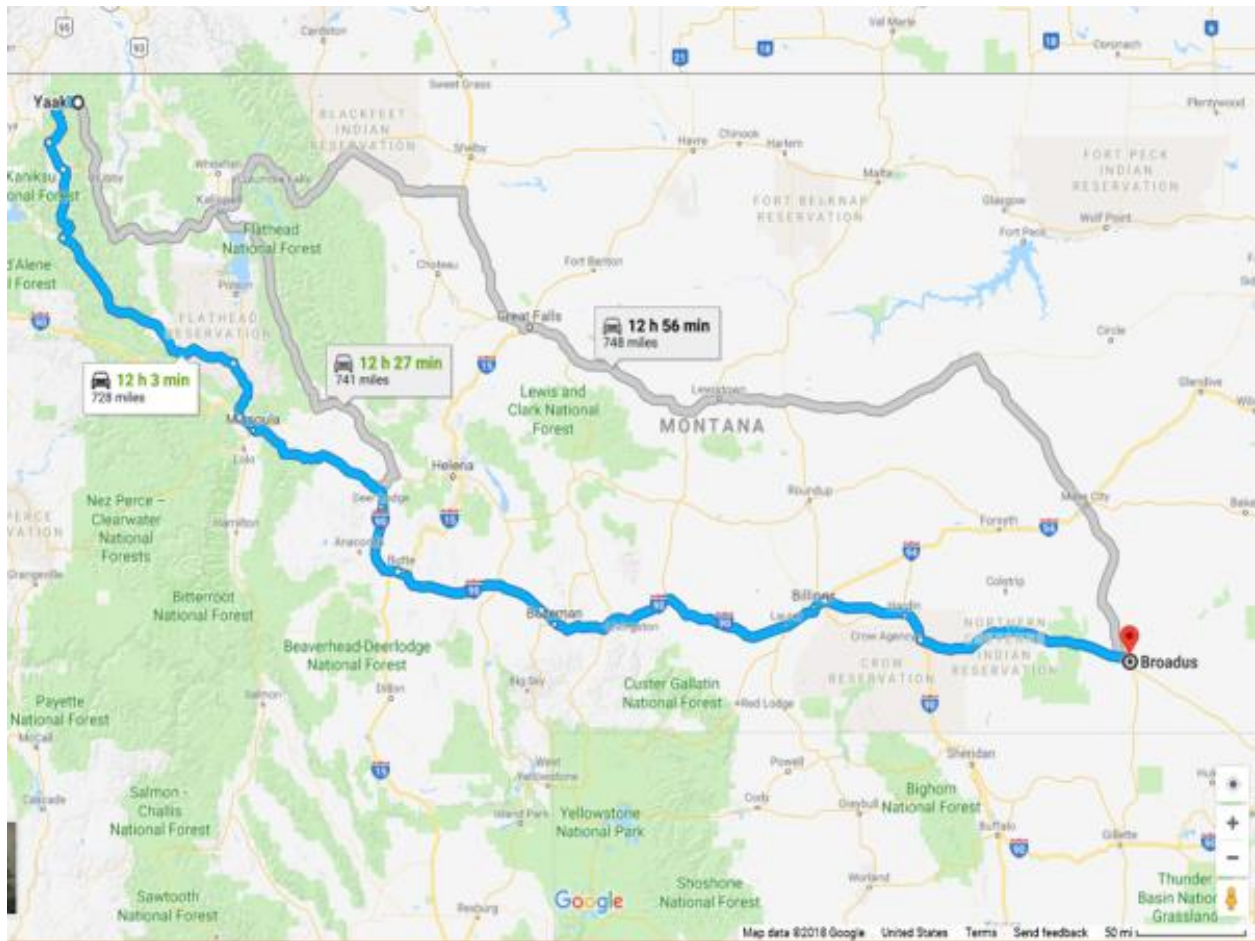

Drive Time from Southeast Montana to Northwest Montana will take you over 12 hours and you will cross at least 3 mountain passes, a handful of national forest areas, a national park, a LOT of no cell services areas, and 3 tribal lands to cross.

In comparing drive times:

IA-27, Cedar Rapids, IA 52404 to Atlanta, GA

Drive 835 miles, 12 h 11 min