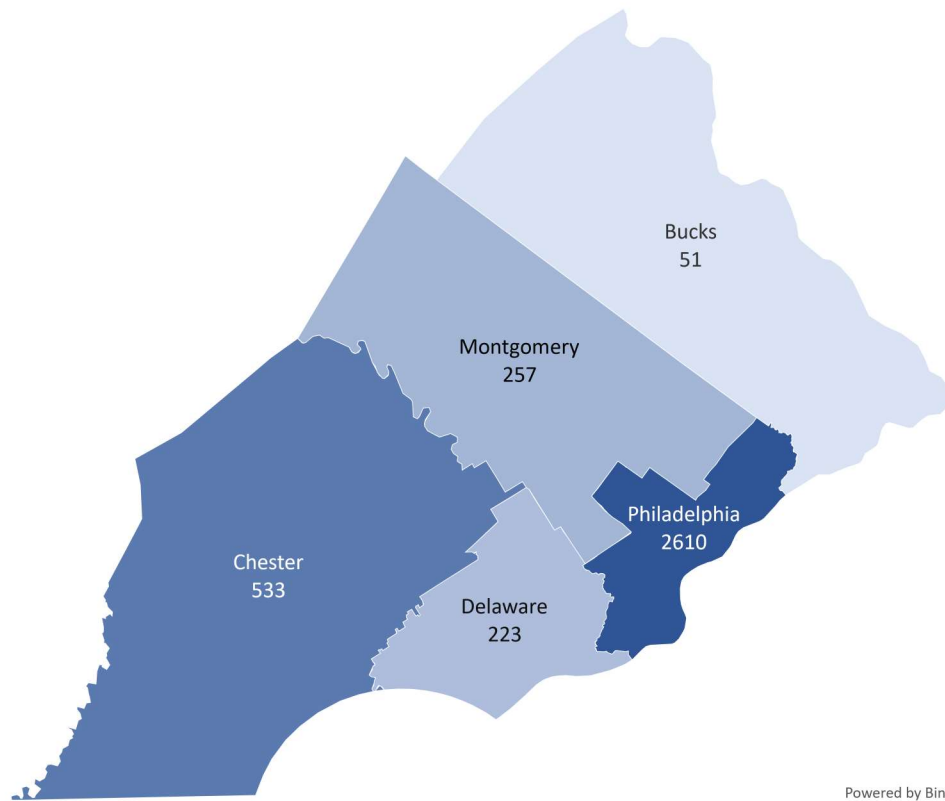

Where do clients live?

December 2020

Number of distinct PA-BCCEDP women served in the AccessMatters region in fiscal year 2019-20 (July 1, 2019 to June 30, 2020)

Women served in fiscal year 2019-20

3674

Powered by Bing
© GeoNames, TomTom

Zip codes with the most women served