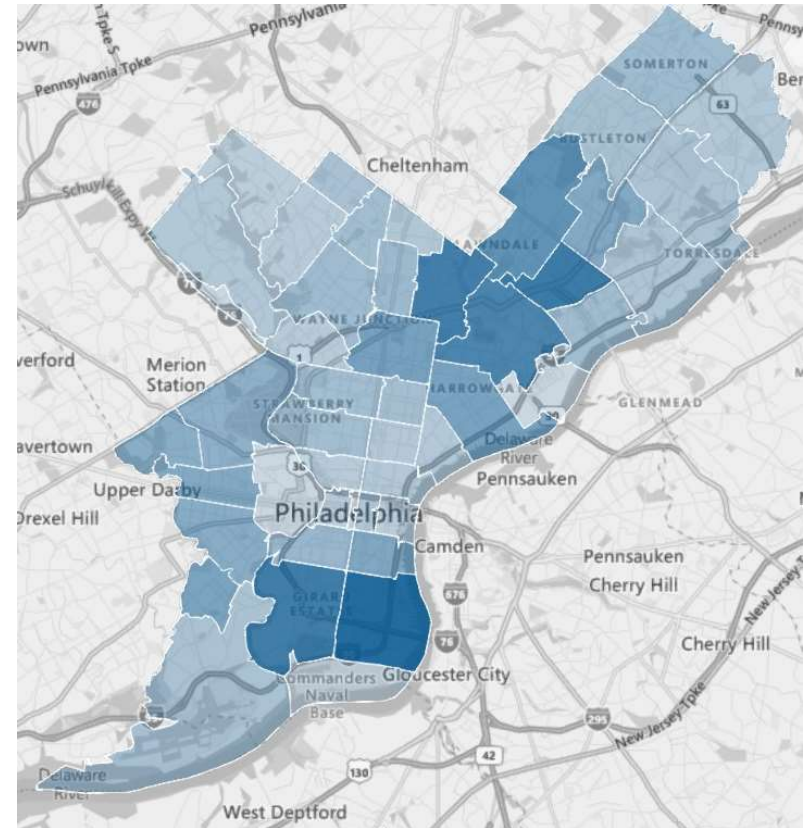

Where do clients live?

December 2020

Number of distinct PA-BCCEDP women served in the AccessMatters region in fiscal year 2019-20 (July 1, 2019 to June 30, 2020)

Women served in fiscal year 2019-20

3674

Powered by Bing
© GeoNames, TomTom

Zip codes with the most women served